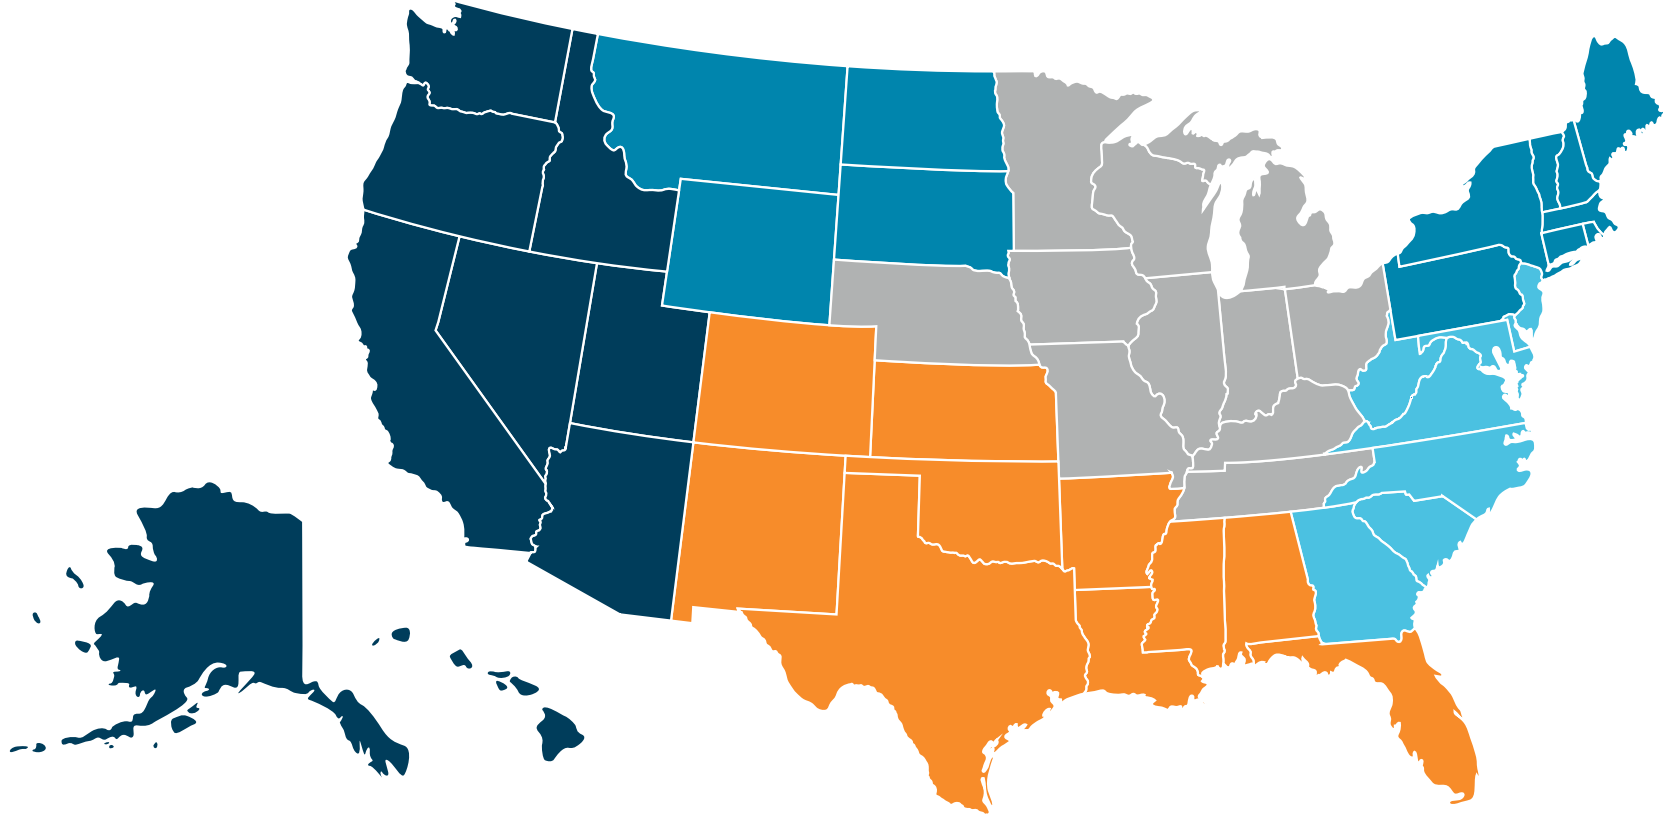

## Regional Manager Non-Core Territory Map

**Stephanie Collins, CIC, CPIA**  
**Director of Strategic Partnerships**  
**Regional Sales Director, Indiana, Iowa & Nebraska**  
D: 317-554-8594 | C: 317-341-3535  
scollins@arlingtonroe.com